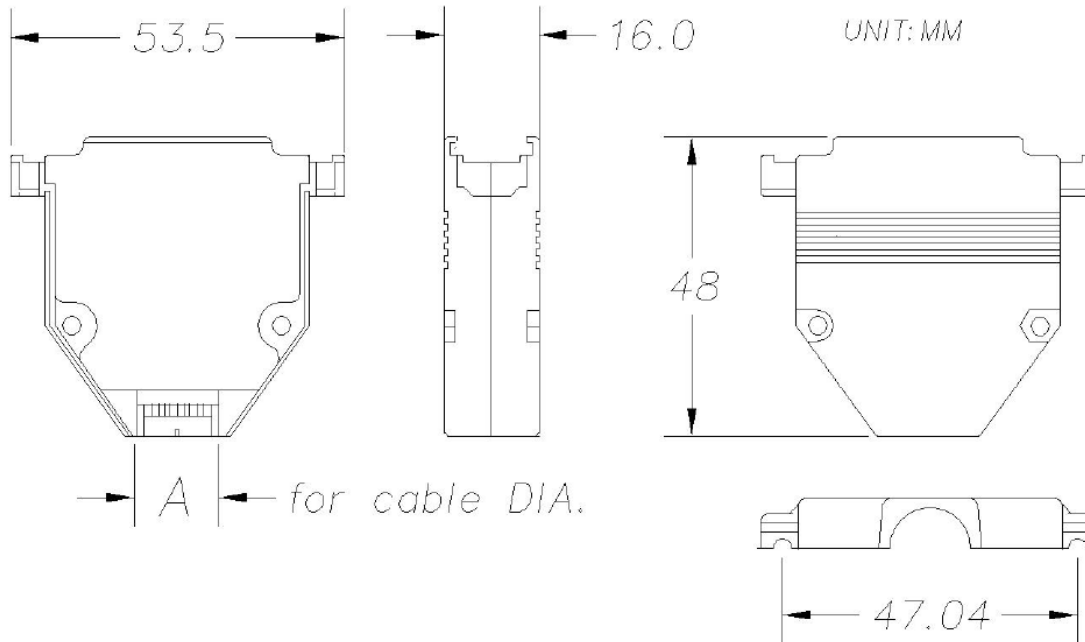

5

4

3

2

1

Description: D-Sub Hood, Shielded Metal, 25 Pins  
 Part No: 40-9725HM

DRAWING NO.  
 40-9725HM-CUST

REVISIONS

01 OFFICIAL RELEASE

12-19-12	G Z	M W	M L		ECO-12-0335
----------	--------	--------	--------	--	-------------

A: 7, 9, 10, 11, 13,

KEEP ON

**DIM OUTLINE**

TOLERANCE UNLESS OTHERWISE SPECIFIED		DRAWN BY GARY.ZHG	DATE 12-19-12
DECIMALS	mm	CHECKED BY MONICA.W	DATE 12-19-12
X.X	+ 0.2	APPROVED BY MA LIN	DATE 12-19-12
X.XX	+ 0.1		
X.XXX	+0.08		
ANGLES	+ 0.5°	U/M	mm

**CUSTOMER COPY**

TITLE  
 D-Sub Hood, Shielded Metal, 25 Pins

SHEET 1 OF 1	DRAWING NO. 40-9725HM-CUST	SIZE A
-----------------	-------------------------------	-----------

THIS DRAWING WAS PRODUCED BY COMPUTER,  
 DO NOT SCALE DRAWING OR UPDATE MANUALLY.